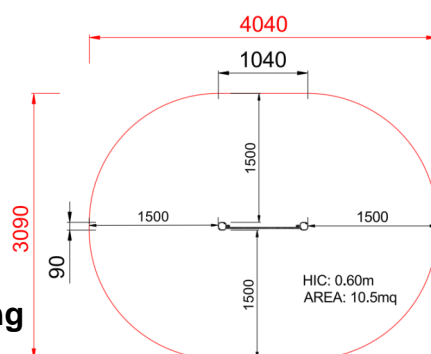

+U0400.P-2_ALU
FOOTBALL

Dimensions	Safety area	Impact area	Falling height HIC	Physical footprint	Number of users
4,1 x 3,1 m	0 mq	60 cm	1,1 x 0,9 x 0,8 m	2	

Characteristics

Age range

Da 2 a 12 anni

Materials

Made of EN EV6060 anodized aluminium 9x9cm custom mold with rounded edges, minimum thickness 2,7mm

Plan

Picture

Manufacturer

Pozza 1865 S.R.L.

Country of manufacturing

ITALY

Area di sicurezza totale / Total safety area: 10.5mq
Altezza Max di Caduta / Max falling height: 0.60m

Components list

xBV-8_ALU - NG Football panel

NR 1 Vertical panel made of polyethylene and wood shelf.

**xG_90X90_00-60_ALU - NG Leg 90x90
from 00 60**

N. 2 .