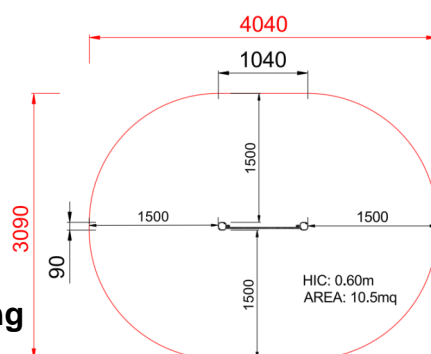

+U0400.P-2_ALU
FOOTBALL

Dimensions	Safety area	Impact area	Falling height HIC	Physical footprint	Number of users
4,1 x 3,1 m	0 mq	60 cm	1,1 x 0,9 x 0,8 m	2	

Characteristics

Age range

Da 2 a 12 anni

Materials

Made of EN EV6060 anodized aluminium 9x9cm custom mold with rounded edges, minimum thickness 2,7mm

Plan

Picture

Manufacturer

Pozza 1865 S.R.L.

Country of manufacturing

ITALY

Area di sicurezza totale / Total safety area: 10.5mq
Altezza Max di Caduta / Max falling height: 0.60m