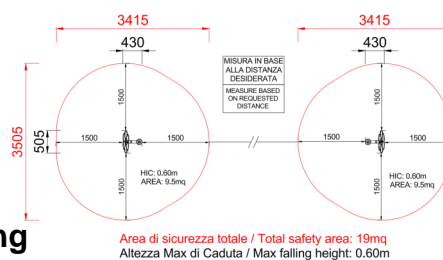

+U1200 FIORI COMUNICANTI

Dimensions	Safety area	Impact area	Falling height HIC	Physical footprint	Number of users
7 x 3,6 m	0 mq	60 cm	0,5 x 0,6 x 1,2 m	2	

Characteristics

Age range

Da 2 a 12 anni

Materials

Made of EN EV6060 anodized aluminium 9x9cm custom mold with rounded edges, minimum thickness 2,7mm

Plan

Picture

Manufacturer

Pozza 1865 S.R.L.

Country of manufacturing

ITALY