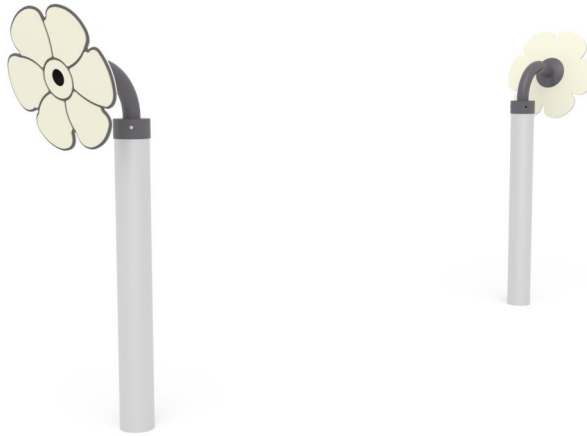

+U1200 FIORI COMUNICANTI

Dimensions	Safety area	Impact area	Falling height HIC	Physical footprint	Number of users
7 x 3,6 m	0 mq	60 cm	0,5 x 0,6 x 1,2 m	2	

Characteristics

Age range

Da 2 a 12 anni

Materials

Made of EN EV6060 anodized aluminium 9x9cm custom mold with rounded edges, minimum thickness 2,7mm

Plan

Picture

Manufacturer

Pozza 1865 S.R.L.

Country of manufacturing

ITALY