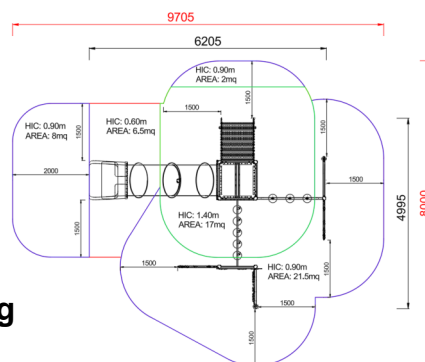

+AF100.SW-14.PAL-01_C_ALU
FATA WITH SLIDE A TUBO E GYM - COLORI

Dimensions	Safety area	Impact area	Falling height HIC	Physical footprint	Number of users
9,7 x 8 cm	0 mq	140 cm	6,2 x 5 x 3,3 cm	20	

Characteristics

Age range

3-12

Materials

Plan

Picture

Manufacturer

Pozza 1865 S.R.L.

Country of manufacturing

ITALY

Area di sicurezza totale / Total safety area: 55mq
 Altezza Max di Caduta / Max falling height: 1.40m