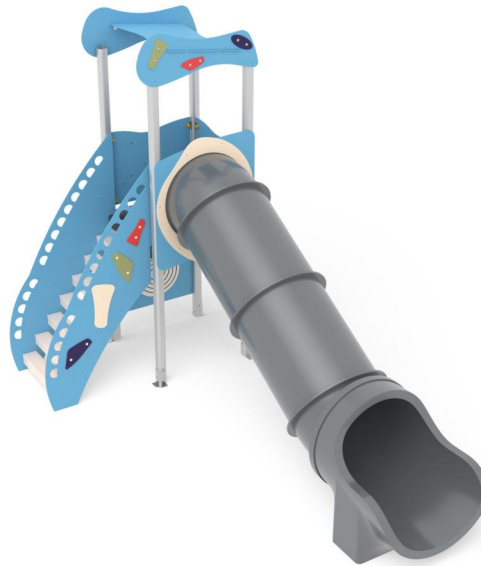

+AF100.SW-14_C_ALU
FATA WITH SLIDE A TUBO - COLORI

Dimensions	Safety area	Impact area	Falling height HIC	Physical footprint	Number of users
	7,9 x 5,2 m	0 mq	140 cm	4,4 x 2,2 x 3,3 m	10

Characteristics

Age range