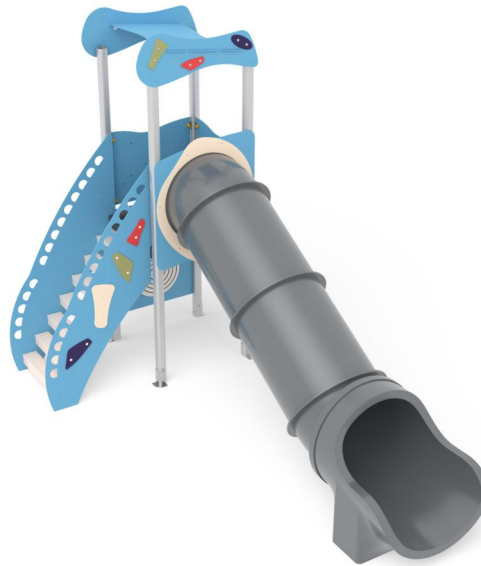

+AF100.SW-14_C_ALU
FATA WITH SLIDE A TUBO - COLORI

Dimensions	Safety area	Impact area	Falling height HIC	Physical footprint	Number of users
	7,9 x 5,2 m	0 mq	140 cm	4,4 x 2,2 x 3,3 m	10

Characteristics

Age range