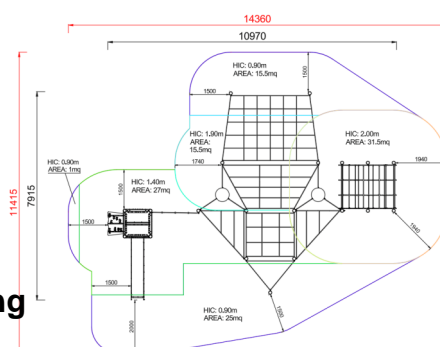

Country of manufacturing

ITALY