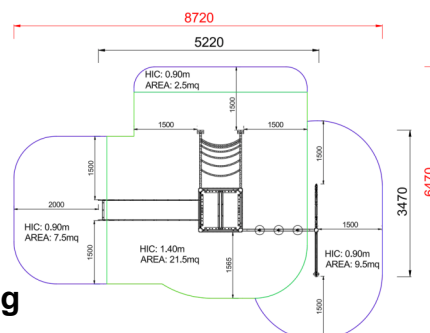

Materials

Plan