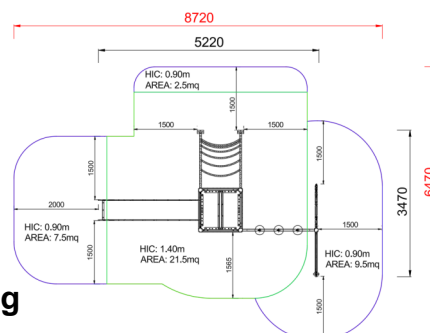

+AF100.PAL-01_C_ALU
FATA WITH GYM - COLORI

Dimensions	Safety area	Impact area	Falling height HIC	Physical footprint	Number of users
	6 x 5 cm	0 mq	140 cm	5,1 x 7,3 x 3,4 cm	10

Characteristics

Age range

3-12

Materials

Plan

Picture

Manufacturer

Pozza 1865 S.R.L.

Country of manufacturing

ITALY

Area di sicurezza totale / Total safety area: 41mq
Altezza Max di Caduta / Max falling height: 1.40m