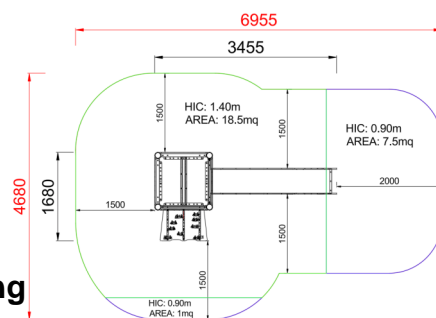

+AF100_P
FATA - PRIMITIV

Dimensions		Safety area		Impact area		Falling height HIC		Physical footprint		Number of users
		7 x 4,7 m		21.5 mq		140 cm		3,5 x 1,7 x 3,6 m		15

Characteristics

Age range

Da 3 a 12 anni

Materials

Made of chestnut or black locust tree, peeled, smoothed, and with a natural and colored finish.

Plan

Picture

Manufacturer

Pozza 1865 S.R.L.

Country of manufacturing

ITALY