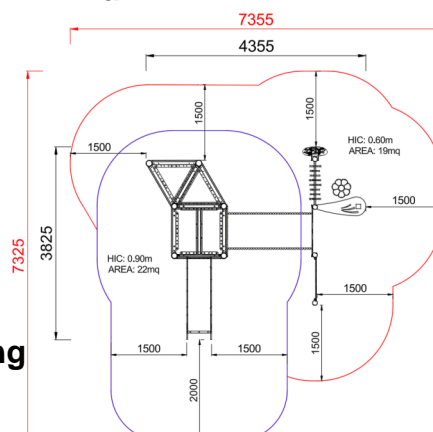

+AF100B.GT-07_ALU FATA BABY WITH SITTING - FANTASY

Dimensions	Safety area	Impact area	Falling height HIC	Physical footprint	Number of users
7,4 x 7,4 m	0 mq	90 cm	4,4 x 3,9 x 3 m	18	

Characteristics	hdpe	stainless steel screws	use under surveillance
			

Age range
From 3 to 12 years

Materials
Made of EN EV6060 anodized aluminium 9x9cm custom mold with rounded edges, minimum thickness 2,7mm

 anodised aluminium

Plan

Picture

Manufacturer
Pozza 1865 S.R.L.

Country of manufacturing

ITALY 

Area di sicurezza totale / Total safety area: 41mq
Altezza Max di Caduta / Max falling height: 0.90m

Components list

xBV-11_ALU - NG Activity geometry game

NR 1 Activity geometry game made of coated steel rope and fixed to the load-bearing structure by passing through concealed bolts, two-color HDPE polyethylene engraved with activity path and figures. All hardware and fasteners in stainless steel

NR 1 Decorative pannel

xSVPX-9_ALU - NG Straight slide h90 cm Fantasy

NR 1 slide with lateral sides made of polyethylene and stainless steel slide certified according to the existing rules; starting platform height 90 cm; provided with a transversal bar.