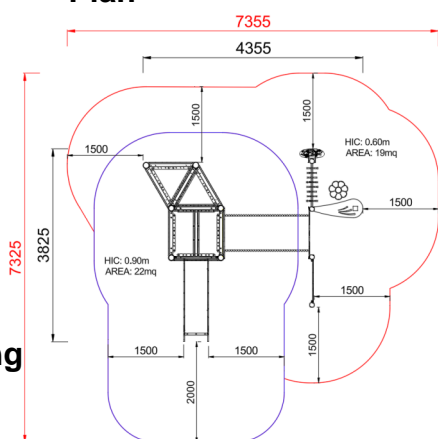

+AF100B.GT-07_ALU FATA BABY WITH SITTING - FANTASY

Dimensions	Safety area	Impact area	Falling height HIC	Physical footprint	Number of users
7,4 x 7,4 m	0 mq	90 cm	4,4 x 3,9 x 3 m	18	

Characteristics	hdpe	stainless steel screws	use under surveillance

Age range	Materials	Made of EN EV6060 anodized aluminium 9x9cm custom mold with rounded edges, minimum thickness 2,7mm
From 3 to 12 years	anodised aluminium	

Plan

Picture

Manufacturer
Pozza 1865 S.R.L.

Country of manufacturing
ITALY

Area di sicurezza totale / Total safety area: 41mq
Altezza Max di Caduta / Max falling height: 0.90m

Components list

xBV-11_ALU - NG Activity geometry game

NR 1 Activity geometry game made of coated steel rope and fixed to the load-bearing structure by passing through concealed bolts, two-color HDPE polyethylene engraved with activity path and figures. All hardware and fasteners in stainless steel

NR 1 Decorative panel

xSVPX-9_ALU - NG Straight slide h90 cm Fantasy

NR 1 slide with lateral sides made of polyethylene and stainless steel slide certified according to the existing rules; starting platform height 90 cm; provided with a transversal bar.