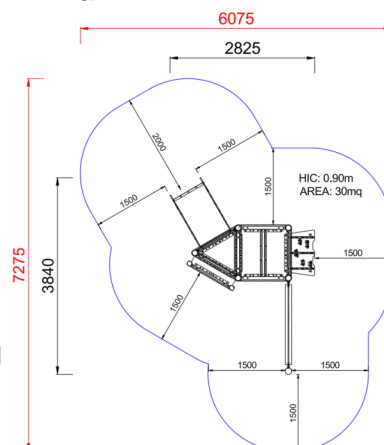

+AF100B.T-9_P

FATA BABY WITH PEDANA TRIANGOLARE - PRIMITIV

Dimensions	Safety area	Impact area	Falling height HIC	Physical footprint	Number of users
	6,1 x 7,3 m	0 mq	90 cm	2,9 x 3,9 x 3,3 m	10

Characteristics

Age range

From 2 to 12 years

Materials

Made of chestnut or black locust tree, peeled, smoothed, and with a natural and colored finish.

Plan

Picture

Manufacturer

Pozza 1865 S.R.L.