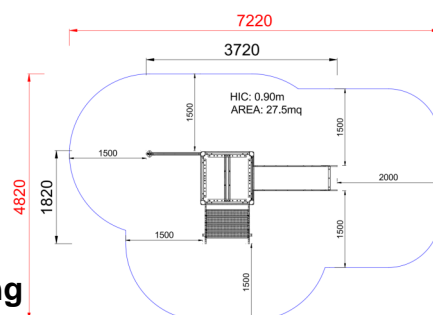

+AF100B.PAL-01C_C_ALU
FATA BABY WITH GYM - COLORI

Dimensions	Safety area	Impact area	Falling height HIC	Physical footprint	Number of users
6 x 5 cm	0 mq	90 cm	5,1 x 7,3 x 1,4 cm	10	

Characteristics

Age range

3-12

Materials

Plan

Area di sicurezza totale / Total safety area: 27.5mq
Altezza Max di Caduta / Max falling height: 0.90m

Picture

Manufacturer

Pozza 1865 S.R.L.

Country of manufacturing