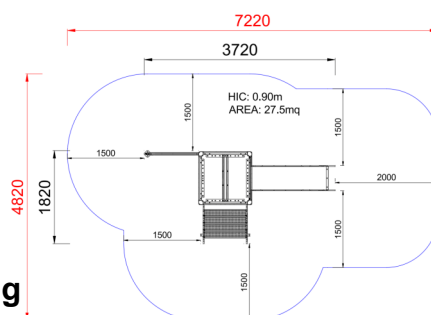

+AF100B.PAL-01C_C_ALU
FATA BABY WITH GYM - COLORI

Dimensions	Safety area	Impact area	Falling height HIC	Physical footprint	Number of users
6 x 5 m	0 mq	90 cm	5,1 x 7,3 x 1,4 m	10	

Characteristics

Age range

3-12

Materials

Plan

Area di sicurezza totale / Total safety area: 27.5mq
 Altezza Max di Caduta / Max falling height: 0.90m

Picture

Manufacturer

Pozza 1865 S.R.L.

Country of manufacturing