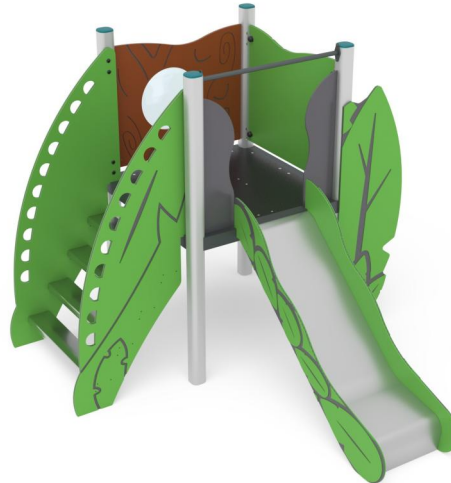

+AF100B.Q-9_L_ALU
FATA BABY W/O ROOF - LEAVES

Dimensions	Safety area	Impact area	Falling height HIC	Physical footprint	Number of users
5,1 x 5,8 cm	0 mq	90 cm	2,1 x 2,3 x 1,8 cm	5	

Characteristics

Age range