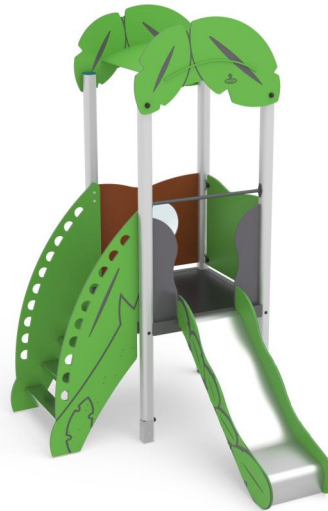

+AF100B_L_ALU
FATA BABY - LEAVES

Dimensions	 Safety area	 Impact area	 Falling height HIC	 Physical footprint	 Number of users
	6,2 x 4,8 cm	0 mq	90 cm	2,7 x 1,8 x 3 cm	5

Characteristics

Age range

3-12

Materials