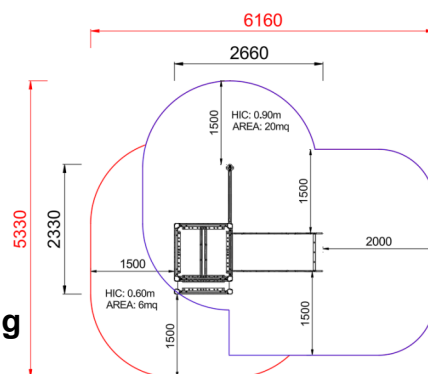

+AF100B.PAL-01C_ALU

FATA BABY 60 CON PALESTRA - FANTASY

Dimensions	Safety area	Impact area	Falling height HIC	Physical footprint	Number of users
6,2 x 5,4 m	0 mq	90 cm	2,7 x 2,4 x 2,5 m	9	

Characteristics

Age range

Da 3 a 12 anni

Materials

Made of EN EV6060 anodized aluminium 9x9cm custom mold with rounded edges, minimum thickness 2,7mm

Plan

Picture

Manufacturer

Pozza 1865 S.R.L.

Country of manufacturing

ITALY

Area di sicurezza totale / Total safety area: 26mq
Altezza Max di Caduta / Max falling height: 0.90m

Components list

**xABACOU0600-N_ALU - NG Panel
with numbers-1**

NR 1 Made of colored polyethylene, sandwich type, with central rotating disk.

xP-7_ALU - NG Simple Lime Panel

NR 1 Panel made of HDPE polyethylene, bi-color 86cm in width with drawing on the outer layer. all the fixing elements in Stainless steel

xPAL-01C_ALU - NG Net gym

NR 1 Vertical net with frame made of painted steel supporting a climbing net made of steel rope with nylon cover