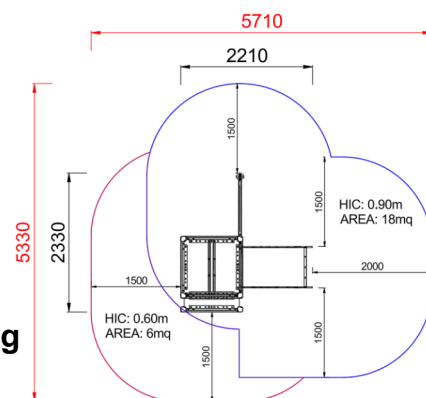

+AF100B.SVPX-6_C_ALU
FATA BABY 60 - COLORI

Dimensions	Safety area	Impact area	Falling height HIC	Physical footprint	Number of users
5,3 x 5,7 m	0 mq	60 cm	2,3 x 2,2 x 2,6 m	10	

Characteristics

Age range

2-12

Materials

Manufacturer

Pozza 1865 S.R.L.

Country of manufacturing

ITALY

Plan

Picture

Area di sicurezza totale / Total safety area: 24mq
 Altezza Max di Caduta / Max falling height: 0.90m

Components list

xCTBR0012_ALU - NG Fantasy holding bar
NR 1 Fantasy steel holding bar L.860

xPAL-01C_ALU - NG Net gym
NR 1 Vertical net with frame made of painted steel supporting a climbing net made of steel rope with nylon cover