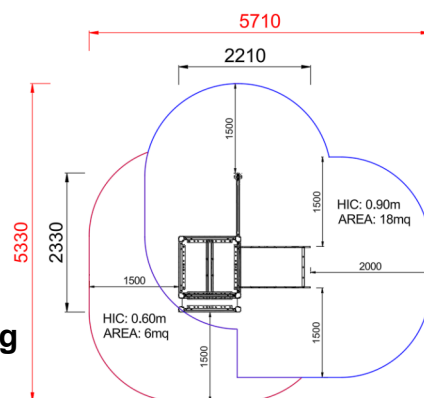

+AF100B.SVPX-6_C_ALU
FATA BABY 60 - COLORI

Dimensions	Safety area	Impact area	Falling height HIC	Physical footprint	Number of users
5,3 x 5,7 m	0 mq	60 cm	2,3 x 2,2 x 2,6 m	10	

Characteristics

Age range

2-12

Materials

Manufacturer

Pozza 1865 S.R.L.

Country of manufacturing

ITALY

Plan

Picture

Area di sicurezza totale / Total safety area: 24mq
 Altezza Max di Caduta / Max falling height: 0.90m

Components list

**xCTBR0012_ALU - NG Fantasy
holding bar**

NR 1 Fantasy steel holding bar L.860

xPAL-01C_ALU - NG Net gym

NR 1 Vertical net with frame made of painted steel supporting a climbing net made of steel rope with nylon cover