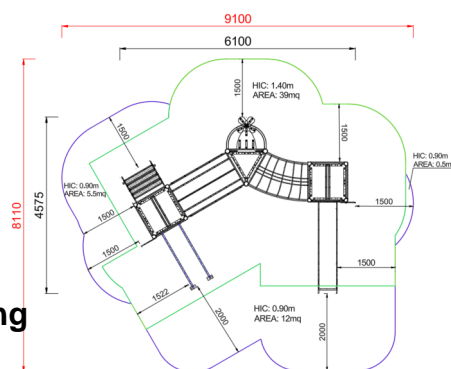

**+AF603\_L\_ALU**  
**ELBA - LEAVES**

Dimensions	Safety area	Impact area	Falling height HIC	Physical footprint	Number of users
8,3 x 10,5 m	0 mq	140 cm	5,8 x 7 x 3,5 m	25	

**Characteristics**

**Age range**

3-12

**Materials**

**Manufacturer**

Pozza 1865 S.R.L.

**Country of manufacturing**

ITALY

**Plan**

Area di sicurezza totale / Total safety area: 57mq  
Altezza Max di Caduta / Max falling height: 1.40m

**xSVPX-14\_ALU - NG Straight slide h140 cm Fantasy**

NR 1 slide with lateral sides made of polyethylene and stainless steel slide certified according to the existing rules; starting platform height 140 cm; provided with a transversal bar.