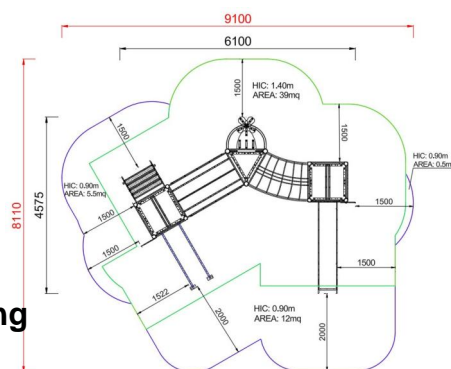

+AF603_L_ALU
ELBA - LEAVES

Dimensions	Safety area	Impact area	Falling height HIC	Physical footprint	Number of users
8,3 x 10,5 cm	0 mq	140 cm	5,8 x 7 x 3,5 cm	25	

Characteristics

Age range

3-12

Materials

Manufacturer

Pozza 1865 S.R.L.

Country of manufacturing

ITALY

Plan

Area di sicurezza totale / Total safety area: 57mq
Altezza Max di Caduta / Max falling height: 1,40m

Picture