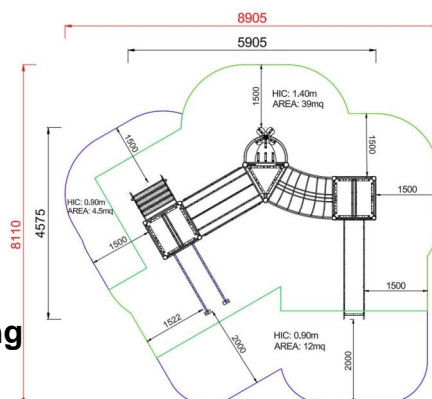

+AF603_ALU
ELBA - FANTASY

Dimensions	Safety area	Impact area	Falling height HIC	Physical footprint	Number of users
98 x 14,2 cm	0 mq	140 cm	10,9 x 6,4 x 3,6 cm	18	

Characteristics

Age range

3-12

Materials

Plan

Picture

Manufacturer

Pozza 1865 S.R.L.

Country of manufacturing

ITALY

Area di sicurezza totale / Total safety area: 55.5mq
Altezza Max di Caduta / Max falling height: 1.40m

Components list

xABACOGT-03_ALU - NG Calculator Panel
NR 1 .

xQ-9_ALU - NG Square tower without roof h90 cm
NR 1 h90 cm tower without roof made of 4 EN EV6060 anodized aluminum post with custom mold 9x9cm with rounded edges, minimum thickness 2,7mm. Central platform made of HDPE polyethylene with anti slip coating and painted and anodized steel brackets. All the fixing elements made of stainless steel

xSTI-9_ALU - NG Descending tube slide h90 cm
NR 1 Made of steel pipe

**xSVPX-14_ALU - NG Straight slide
h140 cm Fantasy**

NR 1 slide with lateral sides made of polyethylene and stainless steel slide certified according to the existing rules; starting platform height 140 cm; provided with a transversal bar.