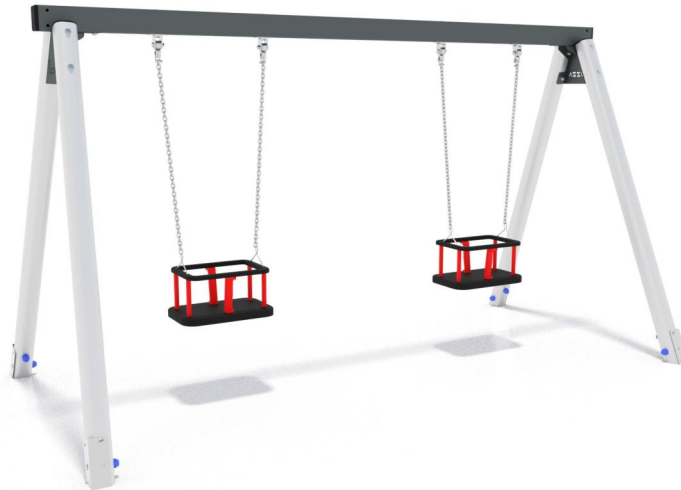

+BE0302B_ALU
EASY SWING FOR KIDS

Dimensions	 Safety area	 Impact area	 Falling height HIC	 Physical footprint	 Number of users
	7 x 3,3 cm	0 mq	90 cm	1,3 x 3,2 x 1,8 cm	2

Characteristics

Age range

2-12

Materials