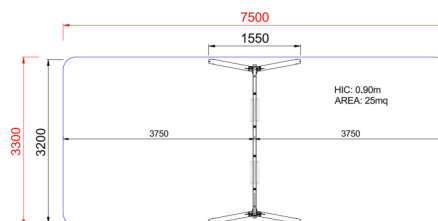

+BE0300B.110_ALU
EASY MIXED SWING

Dimensions	Safety area	Impact area	Falling height HIC	Physical footprint	Number of users
7 x 3,3 m	0 mq	90 cm	1,3 x 3,2 x 1,9 m	2	

Characteristics

Age range

2-12

Materials

Plan

Area di sicurezza totale / Total safety area: 25mq
Altezza Max di Caduta / Max falling height: 0.90m

Picture

Manufacturer

Pozza 1865 S.R.L.

Country of manufacturing

ITALY