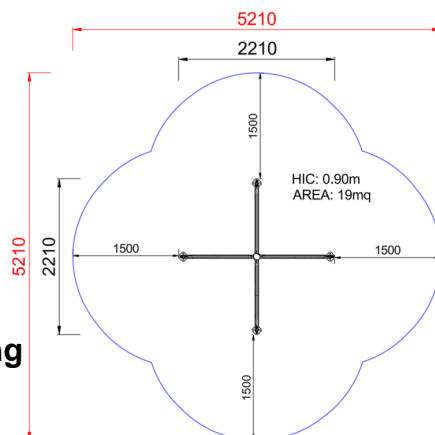

**+PAL-08.P-3Q\_ALU**  
**EASY GYM BABY 5**

Dimensions	Safety area	Impact area	Falling height HIC	Physical footprint	Number of users
5,3 x 5,3 m	0 mq	90 cm	2,3 x 2,3 x 2,2 m	5	

**Characteristics**

**Age range**

Da 3 a 12 anni

**Materials**

Made of EN EV6060 anodized aluminium 9x9cm custom mold with rounded edges, minimum thickness 2,7mm

**Plan**

**Picture**

**Manufacturer**

Pozza 1865 S.R.L.

**Country of manufacturing**

ITALY

Area di sicurezza totale / Total safety area: 19mq  
Altezza Max di Caduta / Max falling height: 0.90m