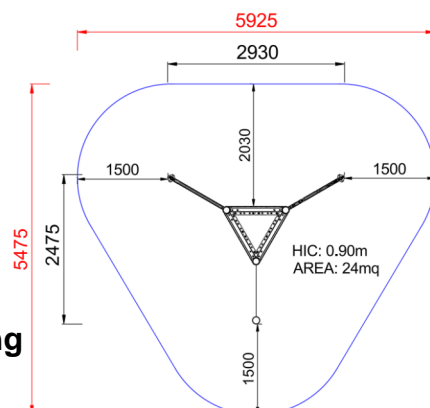

+S4-9.SCL1-9_ALU
EASY GYM BABY 4

Dimensions	Safety area	Impact area	Falling height HIC	Physical footprint	Number of users
6 x 5,5 m	0 mq	90 cm	3 x 2,5 x 2,6 m	5	

Characteristics

Age range

Da 3 a 12 anni

Materials

Made of EN EV6060 anodized aluminium 9x9cm custom mold with rounded edges, minimum thickness 2,7mm

Plan

Picture

Manufacturer

Pozza 1865 S.R.L.

Country of manufacturing

ITALY

Area di sicurezza totale / Total safety area: 24mq
 Altezza Max di Caduta / Max falling height: 0.90m