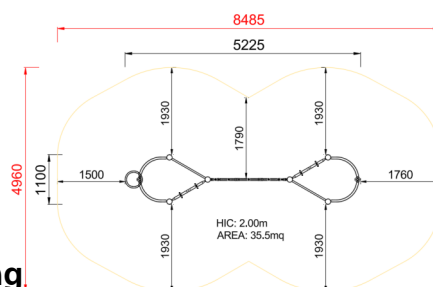

+EPAL.PS14_ALU
EASY GYM 3

Dimensions	Safety area	Impact area	Falling height HIC	Physical footprint	Number of users
8,5 x 5 m	41 mq	200 cm	5,3 x 1,1 x 2,5 m	10	

Characteristics

Age range

Da 3 a 12 anni

Materials

Made of EN EV6060 anodized aluminium 9x9cm custom mold with rounded edges, minimum thickness 2,7mm

Plan

Picture

Manufacturer

Pozza 1865 S.R.L.

Country of manufacturing

ITALY

Area di sicurezza totale / Total safety area: 35.5mq
Altezza Max di Caduta / Max falling height: 2.00m