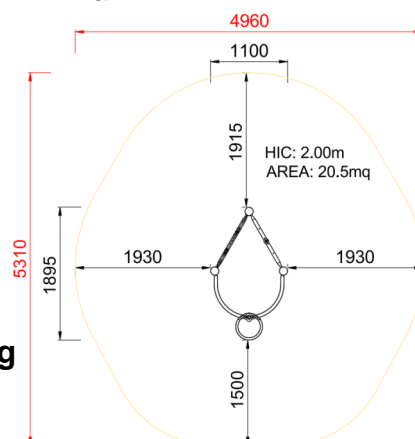

**+PS-14PAL-08\_ALU**  
**EASY GYM 2**

<b>Dimensions</b>		Safety area		Impact area		Falling height HIC		Physical footprint		Number of users
		5 x 5,4 m		24 mq		200 cm		1,1 x 1,9 x 2,5 m		5

**Characteristics**

**Age range**

Da 3 a 12 anni

**Materials**

Made of EN EV6060 anodized aluminium 9x9cm custom mold with rounded edges, minimum thickness 2,7mm

**Plan**

**Picture**

**Manufacturer**

Pozza 1865 S.R.L.

**Country of manufacturing**

Area di sicurezza totale / Total safety area: 20.5mq  
Altezza Max di Caduta / Max falling height: 2.00m