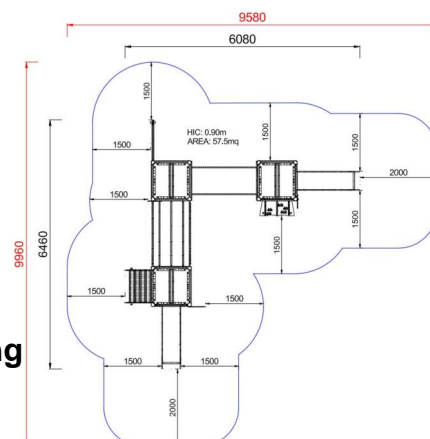

+AF103P.TT-17.P-01b_L_ALU

DRAGON WITH TUNNEL AND GYM BABY - LEAVES

Dimensions	Safety area	Impact area	Falling height HIC	Physical footprint	Number of users
9,6 x 9,1 cm	0 mq	90 cm	6,1 x 5,6 x 3 cm	25	

Characteristics

Age range

3-12

Materials

Manufacturer

Pozza 1865 S.R.L.

Country of manufacturing

ITALY

Plan

Area di sicurezza totale / Total safety area: 57.5mq
Altezza Max di Caduta / Max falling height: 0.90m

Picture