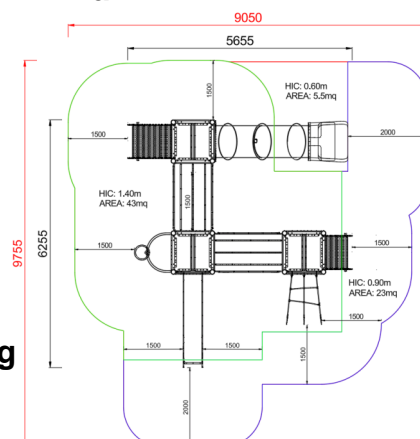

+AF703E2.PS-14_P

DRAGON WITH SPIRALE - PRIMITIV

Dimensions

Safety area

9,1 x 9,8 m

Impact area

49.5 mq

Falling height HIC

140 cm

Physical footprint

5,7 x 6,3 x 3 m

Number of users

30

Characteristics

stainless steel screws

Age range

From 3 to 12 years

Materials

chestnut wood

Made of chestnut or black locust tree, peeled, smoothed, and with a natural and colored finish.

Plan

Picture

Manufacturer

Pozza 1865 S.R.L.

Country of manufacturing

ITALY