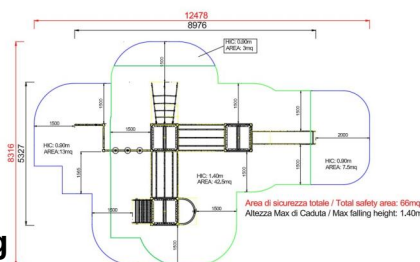

+AF103P_M_ALU
DRAGON WITH GYM - MEDIEVAL

Dimensions	Safety area	Impact area	Falling height HIC	Physical footprint	Number of users
	12,5 x 8,4 m	49 mq	140 cm	9 x 5,4 x 3 m	25

Characteristics	stainless steel screws	use under surveillance

Age range	Materials	Made of EN EV6060 anodized aluminium 9x9cm custom mold with rounded edges, minimum thickness 2,7mm
From 3 to 12 years	 anodised aluminium	

Plan

Picture

Manufacturer
Pozza 1865 S.R.L.

Country of manufacturing