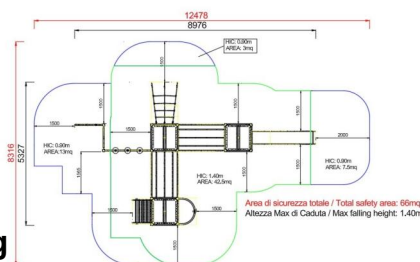

Plan

Picture

Manufacturer
Pozza 1865 S.R.L.

Country of manufacturing

ITALY