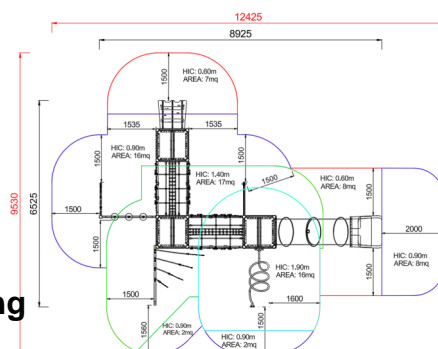

Materials

Plan