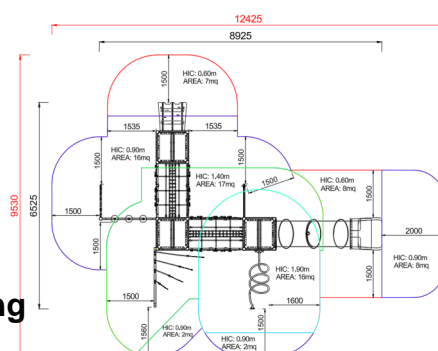

Materials

Plan