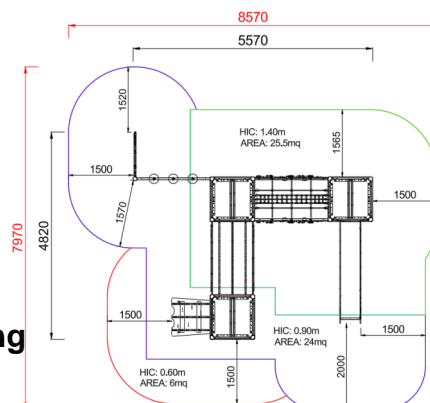

+AF103.PD-6_C_ALU DRAGON WITH BRIDGE TIBETANO - COLORI

Dimensions	Safety area	Impact area	Falling height HIC	Physical footprint	Number of users
8,7 x 7 m	0 mq	140 cm	5,7 x 3,5 x 3,4 m	35	

Characteristics

Picture

Area di sicurezza totale / Total safety area: 55.5mq
Altezza Max di Caduta / Max falling height: 1.40m

Components list

xABACOGT-02_C_ALU - NG

Multiplication Panel Colori

N. 1 .

**xQ-4_ALU - NG Square tower h 40 cm
(without roof)**

N. 1 Composed of 4 posts having a 9 x 9 cm section by aluminium, 1 square platform placed at a height of 40 cm

xSCL2-4_ALU - NG Climbing Platform

h40 cm

N. 1 .