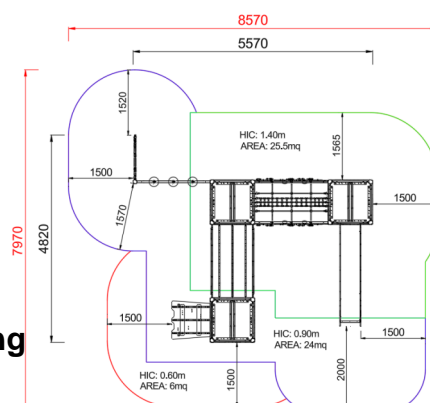

# +AF103.PD-6\_C\_ALU DRAGON WITH BRIDGE TIBETANO - COLORI

Dimensions	Safety area	Impact area	Falling height HIC	Physical footprint	Number of users
8,7 x 7 m	0 mq	140 cm	5,7 x 3,5 x 3,4 m	35	

### Plan

Area di sicurezza totale / Total safety area: 55.5mq  
Altezza Max di Caduta / Max falling height: 1.40m

## Components list

**xABACOGT-02\_C\_ALU - NG**

**Multiplication Panel Colori**

N. 1 .

**xQ-4\_ALU - NG Square tower h 40 cm  
(without roof)**

N. 1 Composed of 4 posts having a 9 x 9 cm section by aluminium, 1 square platform placed at a height of 40 cm

**xSCL2-4\_ALU - NG Climbing Platform  
h40 cm**

N. 1 .