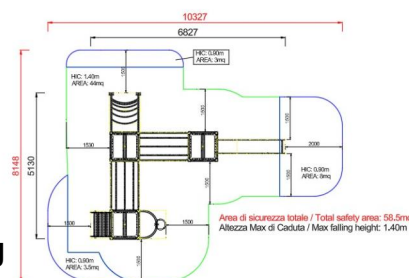

+AF103_M_ALU
DRAGON - MEDIEVAL

Dimensions	Safety area	Impact area	Falling height HIC	Physical footprint	Number of users
10,4 x 8,2 m	51 mq	140 cm	6,9 x 5,2 x 3 m	30	

Characteristics

Age range

Da 3 a 12 anni

Materials

Plan

Picture

Manufacturer

Pozza 1865 S.R.L.

Country of manufacturing

ITALY