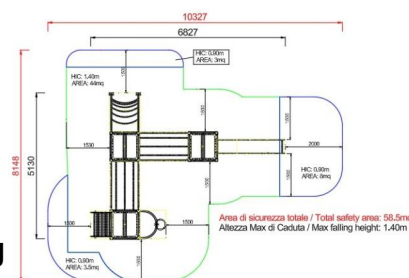

+AF103_M_ALU DRAGON - MEDIEVAL

Dimensions	Safety area	Impact area	Falling height HIC	Physical footprint	Number of users
10,4 x 8,2 m	51 mq	140 cm	6,9 x 5,2 x 3 m	30	

Characteristics

Age range

Da 3 a 12 anni

Materials

Plan

Picture

Manufacturer

Pozza 1865 S.R.L.

Country of manufacturing

ITALY