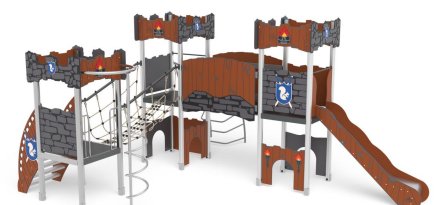

Picture

Manufacturer

Pozza 1865 S.R.L.

Country of manufacturing

ITALY