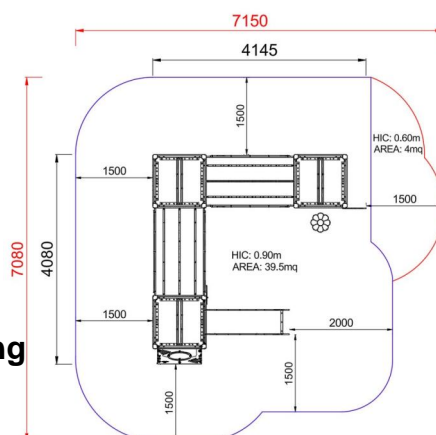

## DRAGON BABY WITH MOBILE BRIDGE - LEAVES

Dimensions	Safety area	Impact area	Falling height HIC	Physical footprint	Number of users
7,1 x 7,2 m	0 mq	90 cm	4,1 x 4,2 x 3 m	20	

#### Plan

Area di sicurezza totale / Total safety area: 43.5mq  
Altezza Max di Caduta / Max falling height: 0.90m