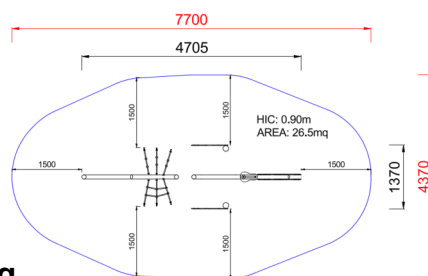

+C0500.PAL-08B
DRAGON

Dimensions	Safety area	Impact area	Falling height HIC	Physical footprint	Number of users
	7,7 x 4,4 m	0 mq	90 cm	4,7 x 1,4 x 1,5 m	15

Characteristics

Age range

From 3 to 12 years

Materials

Hot-dip galvanized and powder coated or powder galvanized and powder coated steel construction of 90 x 90 mm or 120 diameter profile

Plan

Picture

Manufacturer

Pozza 1865 S.R.L.

Country of manufacturing

ITALY

Area di sicurezza totale / Total safety area: 26.5mq
Altezza Max di Caduta / Max falling height: 0.90m