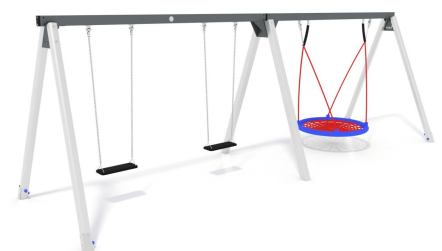

Country of manufacturing

ITALY