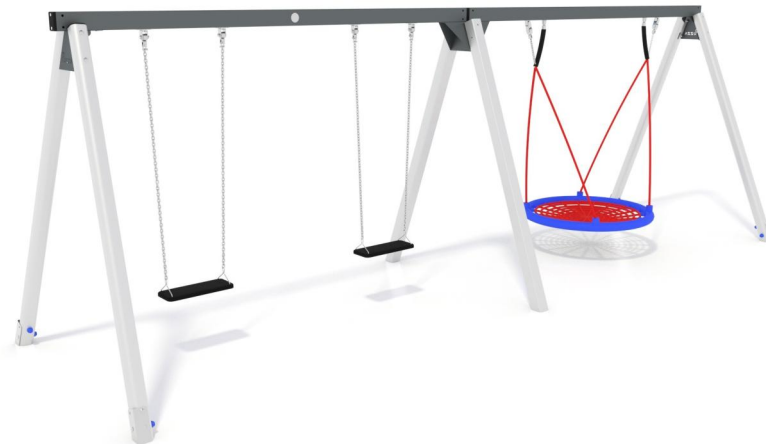

+B0400.2_ALU
DOUBLE NEST SWING

Dimensions	 Safety area	 Impact area	 Falling height HIC	 Physical footprint	 Number of users
	6,2 x 7,5 cm	0 mq	117 cm	6,2 x 1,9 x 2,2 cm	6

Characteristics

Age range

2-12

Materials