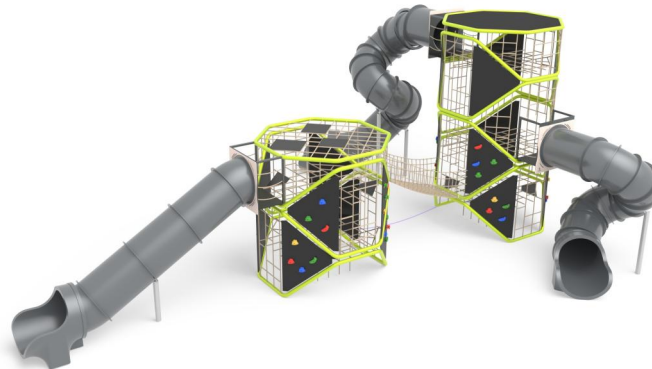

**+C0500.PAL-06.SW-19**  
**DOUBLE GYM TOWER**

Dimensions	Safety area	Impact area	Falling height HIC	Physical footprint	Number of users
	14 x 16 cm	0 mq	190 cm	10 x 12 x 4,4 cm	50

**Characteristics**

**Age range**