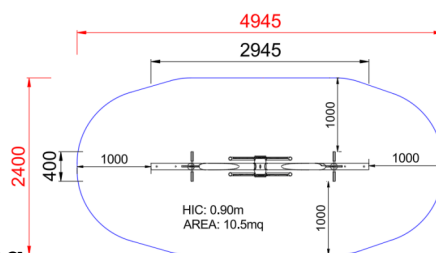

**+F0100.3\_ALU**  
**CURVED ROCKER**

Dimensions	Safety area	Impact area	Falling height HIC	Physical footprint	Number of users
4,1 x 2,3 m	0 mq	90 cm	3 x 0,4 x 1,3 m	2	

**Characteristics**

**Age range**

3-12

**Materials**

**Manufacturer**

Pozza 1865 S.R.L.

**Country of manufacturing**

ITALY

**Plan**

Area di sicurezza totale / Total safety area: 10.5mq  
Altezza Max di Caduta / Max falling height: 0.90m

**Picture**