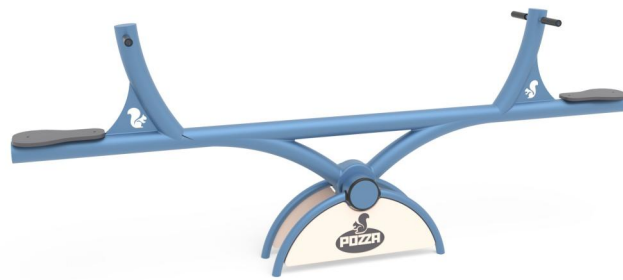

+F0100.3_ALU
CURVED ROCKER

| Dimensions | Safety area | Impact area | Falling height HIC | Physical footprint | Number of users |
|------------|--------------|-------------|--------------------|--------------------|-----------------|
| | 4,1 x 2,3 cm | 0 mq | 90 cm | 3 x 0,4 x 1,3 cm | 2 |

Characteristics

Age range

3-12

Materials

Plan

Picture

Manufacturer

Pozza 1865 S.R.L.