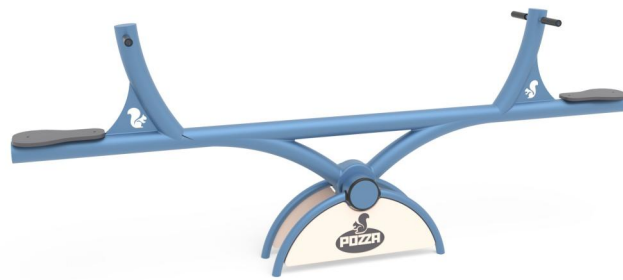

**+F0100.3\_ALU**  
**CURVED ROCKER**

Dimensions	Safety area	Impact area	Falling height HIC	Physical footprint	Number of users
4,1 x 2,3 m	0 mq	90 cm	3 x 0,4 x 1,3 m	2	

**Characteristics**

**Age range**

3-12

**Materials**

**Manufacturer**

Pozza 1865 S.R.L.

**Country of manufacturing**

ITALY

**Plan**

Area di sicurezza totale / Total safety area: 10.5mq  
Altezza Max di Caduta / Max falling height: 0.90m

**Picture**