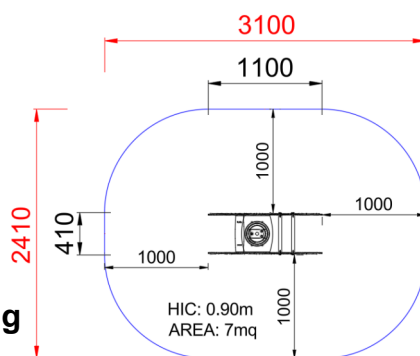

+J02001.2

CROCODILE ADVENTURE RIDER

Dimensions	Safety area	Impact area	Falling height HIC	Physical footprint	Number of users
	3,1 x 2,5 m	0 mq	90 cm	1,1 x 0,5 x 1 m	2

Characteristics

Age range

From 2 to 12 years

Materials

Made of high density polyethylene.

Plan

Picture

Manufacturer

Pozza 1865 S.R.L.

Country of manufacturing

ITALY

Area di sicurezza totale / Total safety area: 7mq
Altezza Max di Caduta / Max falling height: 0.90m