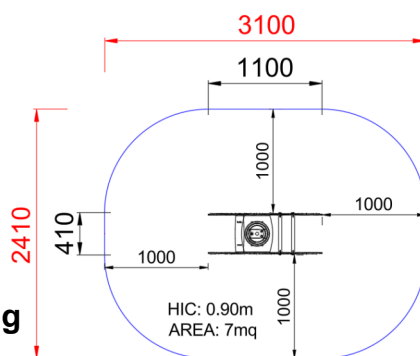

+J02001.5
CREATIVE PLAY PALETTE

Dimensions	Safety area	Impact area	Falling height HIC	Physical footprint	Number of users
3,1 x 2,5 m	0 mq	90 cm	1,1 x 0,5 x 0,9 m	2	

Characteristics	stainless steel screws	use under surveillance
		

Age range	Materials
From 2 to 12 years	Made of high density polyethylene. 

Plan

Picture

Manufacturer
Pozza 1865 S.R.L.

Country of manufacturing

ITALY

Area di sicurezza totale / Total safety area: 7mq
Altezza Max di Caduta / Max falling height: 0.90m