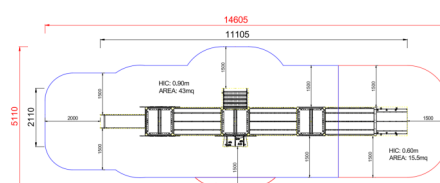

+AS103.TT-17_ALU

CATERPILLAR PLAY STRUCTURE THREE TOWERS

Dimensions

Safety area

13,1 x 5,6 m

Impact area

0 mq

Falling height HIC

90 cm

Physical footprint

9,6 x 2,6 x 2,8 m

Number of users

15

Characteristics

Age range

From 3 to 12 years

Materials

Made of EN EV6060 anodized aluminium 9x9cm custom mold with rounded edges, minimum thickness 2,7mm

Plan

Picture

Manufacturer

Pozza 1865 S.R.L.

Country of manufacturing

ITALY