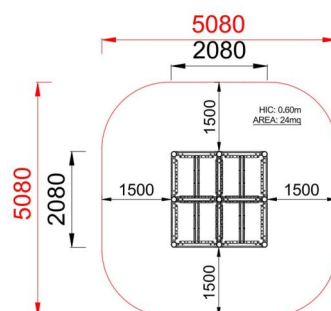

+E0100_P
CASSETTA WOOD PRIMITIV

Dimensions	Safety area	Impact area	Falling height HIC	Physical footprint	Number of users
	5,1 x 5,1 m	0 mq	60 cm	2,1 x 2,1 x 2,2 m	5

Characteristics

Age range

Da 2 a 12 anni

Materials

Made of chestnut or black locust tree, peeled, smoothed, and with a natural and colored finish.

Plan

Picture

Manufacturer

Pozza 1865 S.R.L.

Country of manufacturing

ITALY

Area di sicurezza totale / Total safety area: 24mq
Altezza Max di Caduta / Max falling height: 0.60m