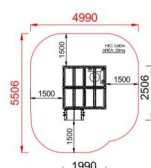

**+E0100.GT-01\_ALU**  
**CASSETTA WOOD INCLUSIVE**

Dimensions	Safety area	Impact area	Falling height HIC	Physical footprint	Number of users
	5 x 5 m	0 mq	60 cm	2 x 2 x 2,4 m	10

**Characteristics**

**Age range**

Da 2 a 12 anni

**Materials**

Made of EN EV6060 anodized aluminium 9x9cm custom mold with rounded edges, minimum thickness 2,7mm

**Plan**

**Picture**

**Manufacturer**

Pozza 1865 S.R.L.

**Country of manufacturing**

ITALY

Area di sicurezza totale / Total safety area: 25mq  
Altezza Max di Caduta / Max falling height: 0.60m