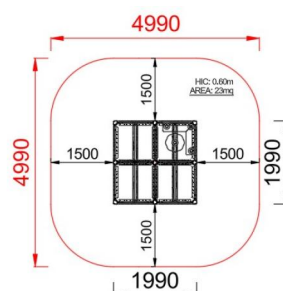

+E0100_ALU
CASSETTA WOOD

Dimensions	Safety area	Impact area	Falling height HIC	Physical footprint	Number of users
	5 x 5 m	0 mq	60 cm	2 x 2 x 2,4 m	5

Characteristics

Age range

Da 2 a 12 anni

Materials

Made of EN EV6060 anodized aluminium 9x9cm custom mold with rounded edges, minimum thickness 2,7mm

Plan

Picture

Manufacturer

Pozza 1865 S.R.L.

Country of manufacturing

ITALY

Area di sicurezza totale / Total safety area: 23mq
Altezza Max di Caduta / Max falling height: 0.60m