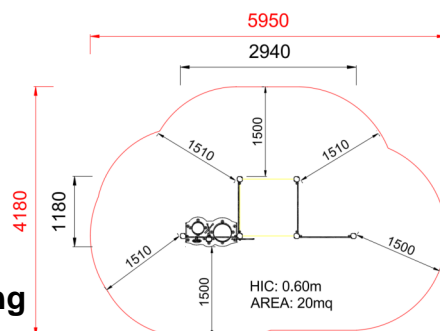

+ES005.U0600_L_ALU
CASSETTA MIRTILLO MUSICALE

Dimensions	Safety area	Impact area	Falling height HIC	Physical footprint	Number of users
5,3 x 4,7 m	0 mq	60 cm	2,3 x 1,7 x 2,8 m	10	

Characteristics

Age range

Da 2 a 12 anni

Materials

Made of EN EV6060 anodized aluminium 9x9cm custom mold with rounded edges, minimum thickness 2,7mm

Plan

Picture

Manufacturer

Pozza 1865 S.R.L.

Country of manufacturing

ITALY

Area di sicurezza totale / Total safety area: 20mq
Altezza Max di Caduta / Max falling height: 0.60m