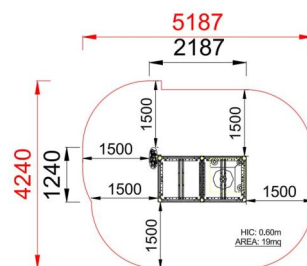

+EF001_L_ALU CASSETTA MIRTILLO - LEAVES

Dimensions	Safety area	Impact area	Falling height HIC	Physical footprint	Number of users
5,2 x 4,3 m	0 mq	60 cm	2,2 x 1,3 x 1,5 m	5	

Characteristics

Age range

Da 2 a 12 anni

Materials

Made of EN EV6060 anodized aluminium 9x9cm custom mold with rounded edges, minimum thickness 2,7mm

Plan

Picture

Manufacturer

Pozza 1865 S.R.L.

Country of manufacturing

ITALY