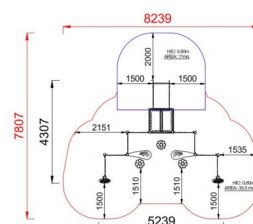

+EF001-H_ALU CASSETTA MIRTILLO INCLUSIVE

Dimensions	Safety area	Impact area	Falling height HIC	Physical footprint	Number of users
8,3 x 7,9 m	0 mq	90 cm	5,3 x 4,4 x 2,5 m	10	

Characteristics

Age range

Da 2 a 12 anni

Materials

Made of EN EV6060 anodized aluminium 9x9cm custom mold with rounded edges, minimum thickness 2,7mm

Plan

Picture

Manufacturer

Pozza 1865 S.R.L.

Country of manufacturing

ITALY

Area di sicurezza totale / Total safety area: 44.5mq
Altezza Max di Caduta / Max falling height: 0.90m