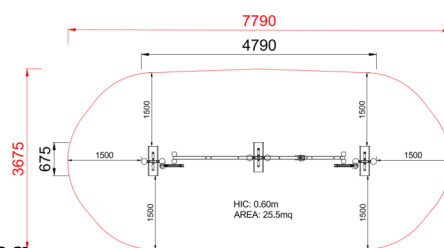

+GG2111E_P CARRUCOLA SABBIA PRIMITIV

Dimensions	Safety area	Impact area	Falling height HIC	Physical footprint	Number of users
7,8 x 3,7 m	0 mq	60 cm	4,8 x 0,7 x 2,5 m	2	

Characteristics

Age range

Da 2 a 12 anni

Materials

Made of chestnut or black locust tree, peeled, smoothed, and with a natural and colored finish.

Plan

Area di sicurezza totale / Total safety area: 25.5mq
Altezza Max di Caduta / Max falling height: 0.60m