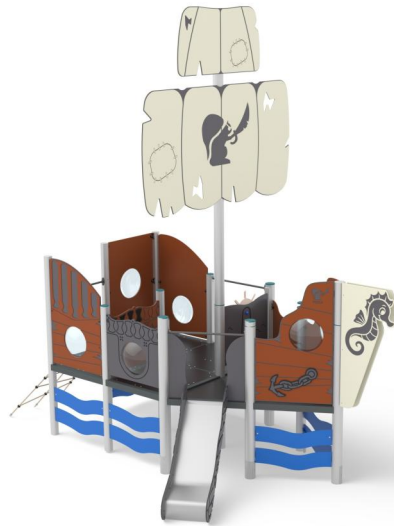

+V0600.SVPX-14_ALU
CARAVEL WITH SLIDE

Dimensions	Safety area	Impact area	Falling height HIC	Physical footprint	Number of users
	7,5 x 6,3 cm	0 mq	90 cm	4,5 x 3 x 2,8 cm	8

Characteristics

Age range

3-12

Materials

Plan

Picture

Manufacturer

Pozza 1865 S.R.L.

Country of manufacturing

ITALY