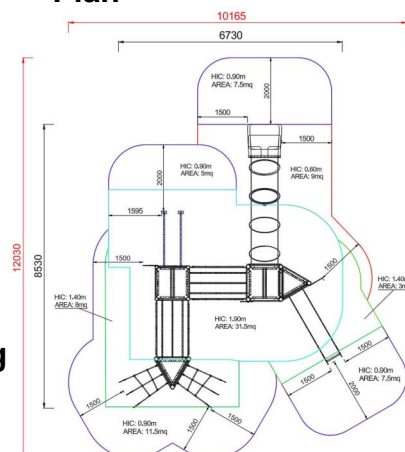

+AF203.SW-14_L_ALU
CAPRI WITH TUBE SLIDE - LEAVES

Dimensions	Safety area	Impact area	Falling height HIC	Physical footprint	Number of users
11,8 x 9,7 cm	0 mq	140 cm	8,3 x 6,2 x 4,2 cm	25	

Characteristics

Age range

3-12

Materials

Manufacturer

Pozza 1865 S.R.L.

Country of manufacturing

ITALY

Plan

Picture