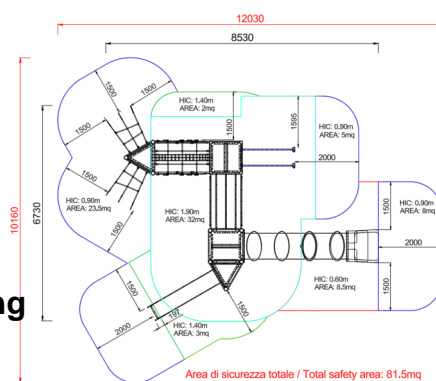

Materials

Plan