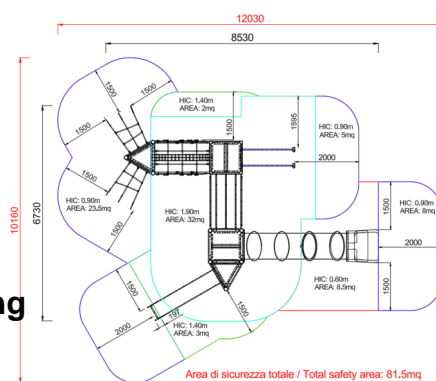

Materials

Plan