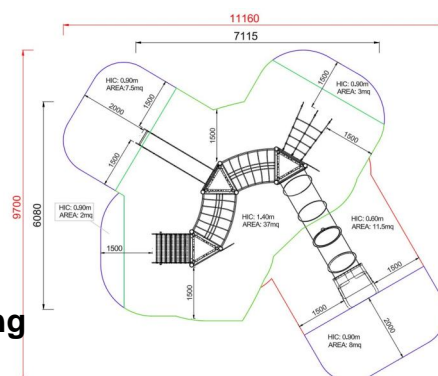

+AF203_L_ALU
CAPRI - LEAVES

Dimensions	Safety area	Impact area	Falling height HIC	Physical footprint	Number of users
9,5 x 9,8 cm	0 mq	140 cm	6,5 x 6,3 x 3,4 cm	25	

Characteristics

Age range

3-12

Materials

Plan

Picture

Manufacturer

Pozza 1865 S.R.L.

Country of manufacturing

ITALY

Area di sicurezza totale / Total safety area: 69mq
Altezza Max di Caduta / Max falling height: 1.40m