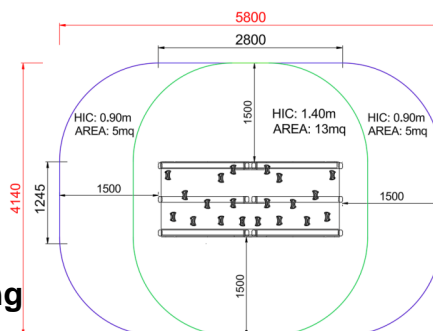

# +E0200.SCL1-14 CAPANNA CLIMBING

Dimensions	Safety area	Impact area	Falling height HIC	Physical footprint	Number of users
5,8 x 4,2 m	15 mq	140 cm	2,8 x 1,3 x 1,2 m	10	

## Materials

Made of EN EV6060 anodized aluminium 9x9cm custom mold with rounded edges, minimum thickness 2,7mm

## Plan

## Country of manufacturing

ITALY

Area di sicurezza totale / Total safety area: 23mq  
Altezza Max di Caduta / Max falling height: 1.40m