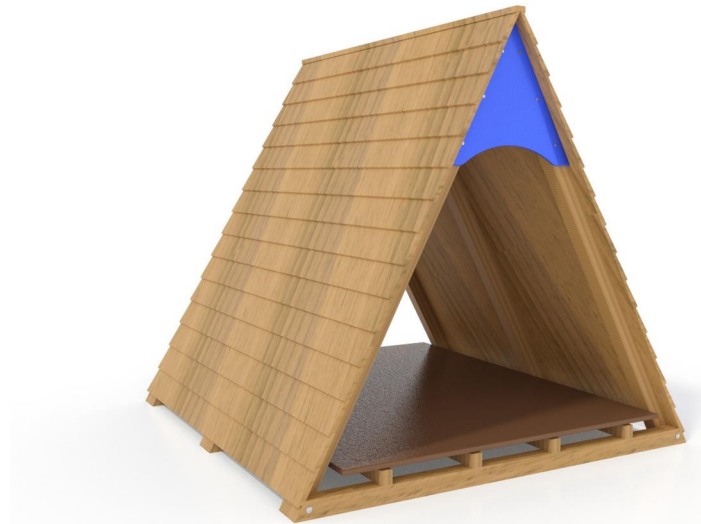

+E0200_W
CAPANNA CHEYENNE CON SEDUTE

Dimensions	 Safety area	 Impact area	 Falling height HIC	 Physical footprint	 Number of users
	5 x 4,9 m	0 mq	90 cm	2 x 1,9 x 1,8 m	7

Characteristics	 stainless steel screws	
-----------------	--	---

Age range	Materials
From 2 to 12 years	 Made of CAM compliant wood. legno di pino

Plan

Picture

Manufacturer
Pozza 1865 S.R.L.

Country of manufacturing
ITALY 