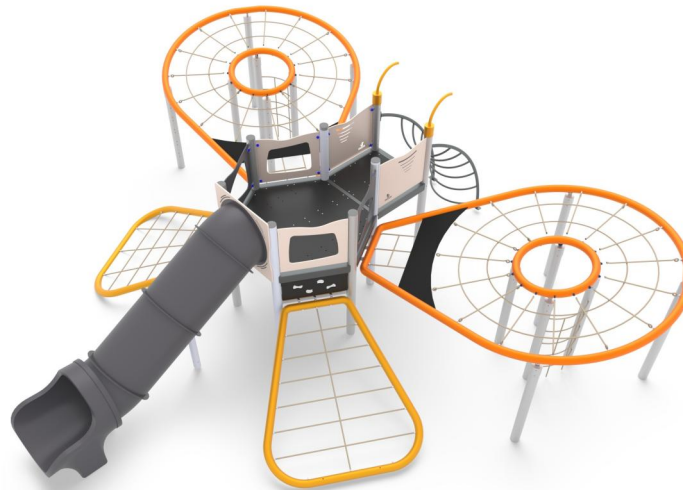

+C0500.SW-14
BUTTERFLY

Dimensions	Safety area	Impact area	Falling height HIC	Physical footprint	Number of users
	12,4 x 12,3 cm	84 mq	190 cm	8,8 x 7,6 x 2 cm	20

Characteristics

Age range

3-12

Materials

Plan