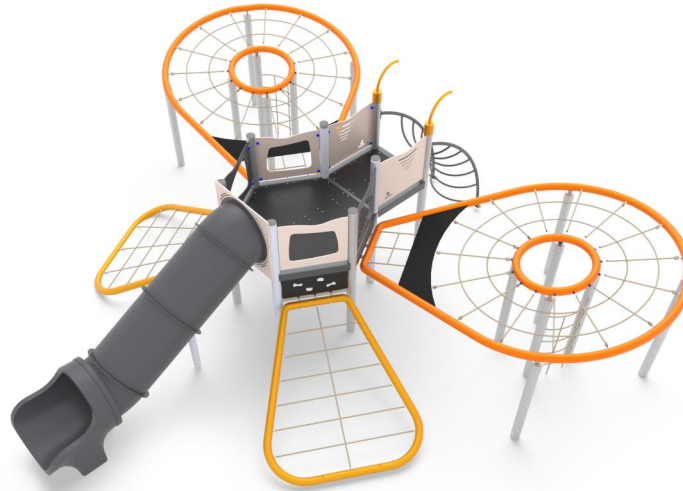

+C0500.SW-14
BUTTERFLY

Dimensions	Safety area	Impact area	Falling height HIC	Physical footprint	Number of users
12,4 x 12,3 m	87.5 mq	190 cm	8,8 x 7,6 x 2 m	20	

Characteristics

Age range

From 3 to 12 years

Materials

Hot-dip galvanized and powder coated or powder galvanized and powder coated steel construction of 90 x 90 mm or 120 diameter profile