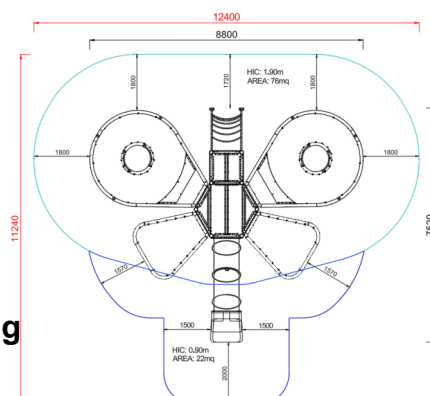

+C0500.SW-14
BUTTERFLY

Dimensions	Safety area	Impact area	Falling height HIC	Physical footprint	Number of users
12,4 x 12,3 m	87.5 mq	190 cm	8,8 x 7,6 x 2 m	20	

Characteristics

Age range

From 3 to 12 years

Materials

Hot-dip galvanized and powder coated or powder galvanized and powder coated steel construction of 90 x 90 mm or 120 diameter profile

Plan

Picture

Manufacturer

Pozza 1865 S.R.L.

Country of manufacturing

ITALY