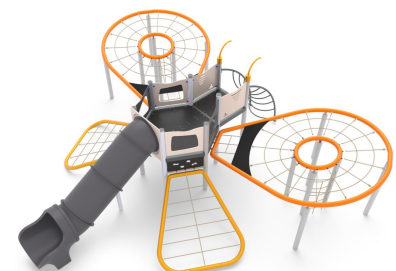

Picture

Manufacturer

Pozza 1865 S.R.L.

Country of manufacturing

ITALY