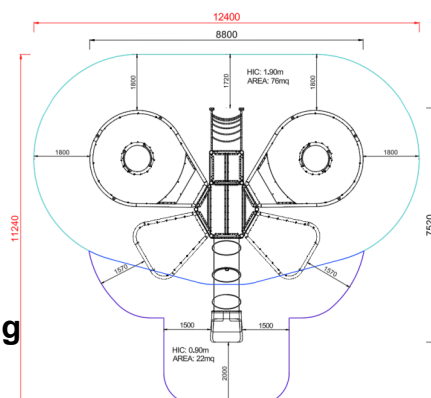

+C0500.SW-14
BUTTERFLY

Dimensions	Safety area	Impact area	Falling height HIC	Physical footprint	Number of users
12,4 x 12,3 m	87.5 mq	190 cm	8,8 x 7,6 x 2 m	20	

Characteristics

Age range

From 3 to 12 years

Materials

Hot-dip galvanized and powder coated or powder galvanized and powder coated steel construction of 90 x 90 mm or 120 diameter profile

Plan

Picture

Manufacturer

Pozza 1865 S.R.L.

Country of manufacturing

ITALY