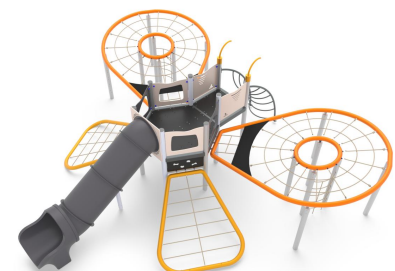

Picture

Manufacturer

Pozza 1865 S.R.L.

Country of manufacturing

ITALY